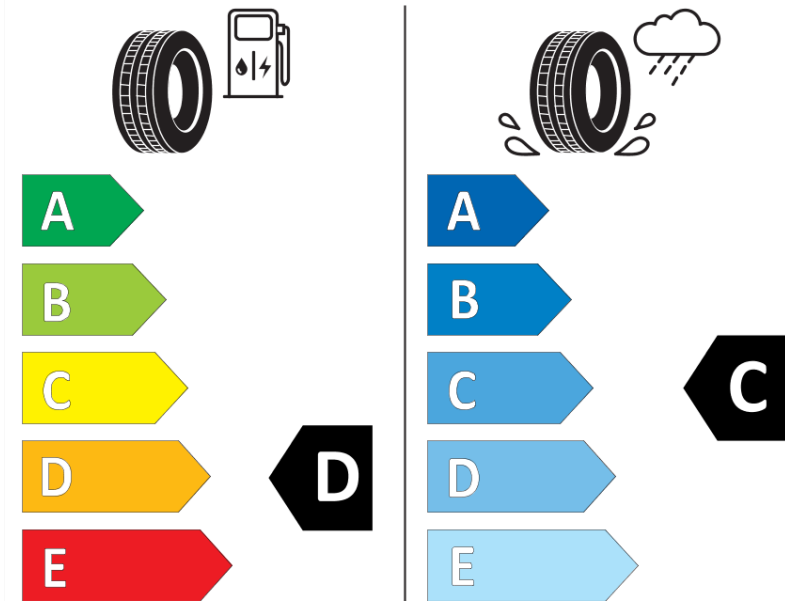

Product Information Sheet

Delegated Regulation (EU) 2020/740

Supplier name or trademark	TAURUS
Commercial name or trade designation	101
Tyre type identifier	360294
Tyre size designation	225/65R16
Load-capacity index	112
Load-capacity index (Load index for Dual mounting)	110
Speed category symbol	R
Fuel efficiency class	D
Wet grip class	C
External rolling noise class	B
External rolling noise value	72 dB
Severe snow tyre	No
Date of start of production	43/13
Date of end of production	
Additional information	225/65 R 16C 112/110R TL 101 TA
Load-capacity index (Single Load index for additional service description)	
Load-capacity index (Dual Load index for additional service description)	
Speed category symbol (for Additional Service Description)	

ENERG

TAURUS

360294

225/65R16 112/110 R

C2

2020/740