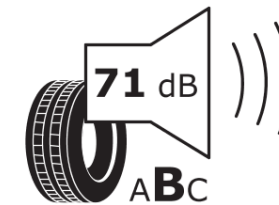

ENERG

MICHELIN

361242

255/45ZR19 (104Y) XL

C1