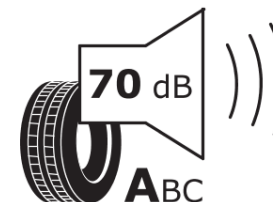

ENERG

ORIUM

361540

315/80R22.5 156/150 L

C3