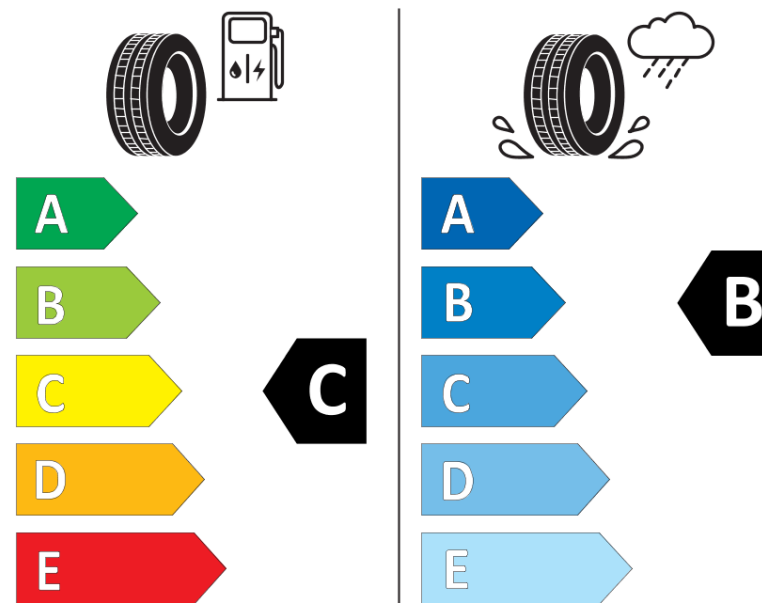

Product Information Sheet

Delegated Regulation (EU) 2020/740

Supplier name or trademark	ORIUM
Commercial name or trade designation	ROAD GO S VG
Tyre type identifier	361540
Tyre size designation	315/80R22.5
Load-capacity index	156
Load-capacity index (Load index for Dual mounting)	150
Speed category symbol	L
Fuel efficiency class	C
Wet grip class	B
External rolling noise class	A
External rolling noise value	70 dB
Severe snow tyre	Yes
Date of start of production	23/16
Date of end of production	
Additional information	315/80R22.5 ROAD GO S TL 156/150L VG OI
Load-capacity index (Single Load index for additional service description)	
Load-capacity index (Dual Load index for additional service description)	
Speed category symbol (for Additional Service Description)	

ENERG

ORIUM

361540

315/80R22.5 156/150 L

C3

2020/740