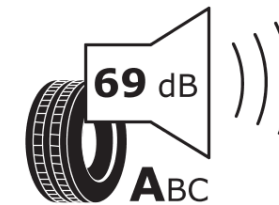

ENERG

MICHELIN

362124

245/45R18 100 W

C1