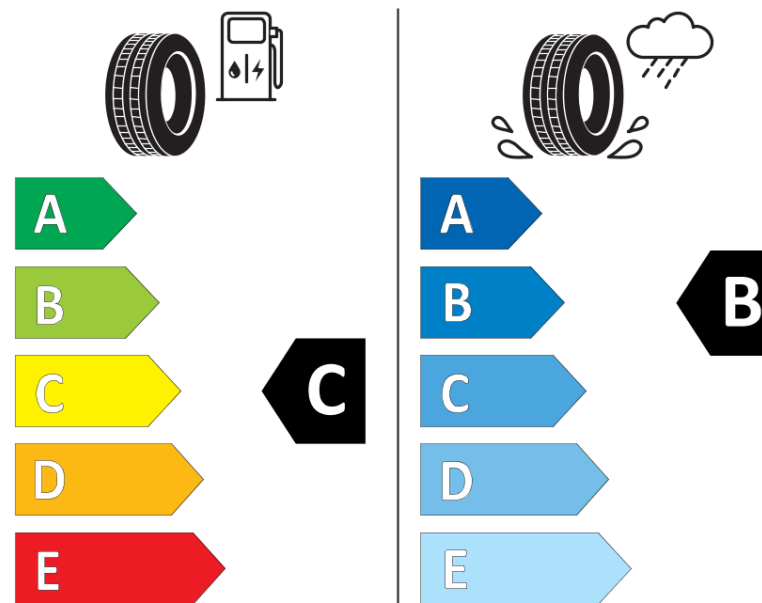

Product Information Sheet

Delegated Regulation (EU) 2020/740

Supplier name or trademark	BFGOODRICH
Commercial name or trade designation	CROSS CONTROL S2 VM
Tyre type identifier	363888
Tyre size designation	315/80R22.5
Load-capacity index	156
Load-capacity index (Load index for Dual mounting)	150
Speed category symbol	K
Fuel efficiency class	C
Wet grip class	B
External rolling noise class	A
External rolling noise value	70 dB
Severe snow tyre	Yes
Date of start of production	14/19
Date of end of production	
Additional information	315/80R22.5 CROSS CONTROL S2 TL 156/150K VM GO
Load-capacity index (Single Load index for additional service description)	
Load-capacity index (Dual Load index for additional service description)	

Speed category symbol (for Additional Service Description)

ENERG

BFGOODRICH

363888

315/80R22.5 156/150 K

C3

2020/740