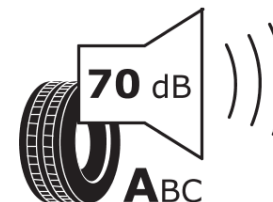

Product Information Sheet

Delegated Regulation (EU) 2020/740

Supplier name or trademark	BFGOODRICH
Commercial name or trade designation	CROSS CONTROL S2 VM
Tyre type identifier	363888
Tyre size designation	315/80R22.5
Load-capacity index	156
Load-capacity index (Load index for Dual mounting)	150
Speed category symbol	K
Fuel efficiency class	C
Wet grip class	B
External rolling noise class	A
External rolling noise value	70 dB
Severe snow tyre	Yes
Date of start of production	14/19
Date of end of production	
Additional information	315/80R22.5 CROSS CONTROL S2 TL 156/150K VM GO
Load-capacity index (Single Load index for additional service description)	
Load-capacity index (Dual Load index for additional service description)	

Speed category symbol (for Additional Service Description)

ENERG

BFGOODRICH

363888

315/80R22.5 156/150 K

C3

2020/740