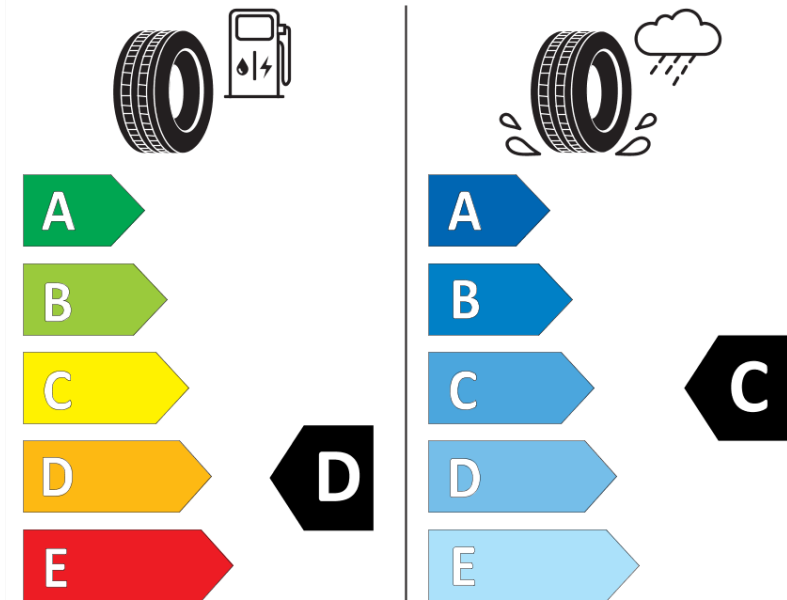

Product Information Sheet

Delegated Regulation (EU) 2020/740

Supplier name or trademark	TAURUS
Commercial name or trade designation	ALL SEASON
Tyre type identifier	364419
Tyre size designation	225/40R18
Load-capacity index	92
Speed category symbol	W
Fuel efficiency class	D
Wet grip class	C
External rolling noise class	B
External rolling noise value	70 dB
Severe snow tyre	Yes
Ice tyre	No
Date of start of production	20/18
Date of end of production	
Load version	XL
Additional information	225/40 ZR18 92W XL TL ALL SEASON TA

ENERG

TAURUS

364419

225/40R18 92 W

C1

2020/740