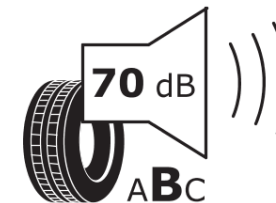

ENERG

TAURUS

364419

225/40R18 92 W

C1