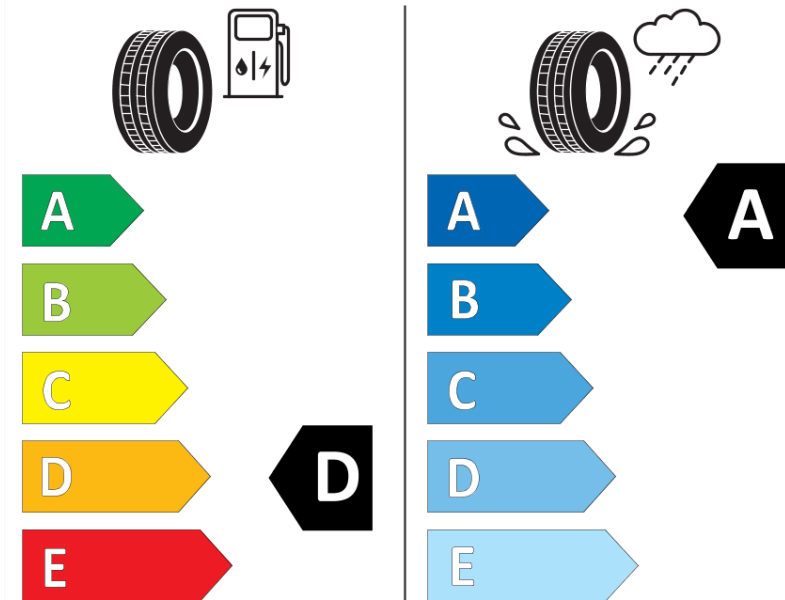

Product Information Sheet

Delegated Regulation (EU) 2020/740

Supplier name or trademark	MICHELIN
Commercial name or trade designation	PILOT SPORT 4
Tyre type identifier	365101
Tyre size designation	245/35ZR18
Load-capacity index	92
Speed category symbol	Y
Fuel efficiency class	D
Wet grip class	A
External rolling noise class	B
External rolling noise value	72 dB
Severe snow tyre	No
Ice tyre	No
Date of start of production	17/24
Date of end of production	
Load version	XL
Additional information	245/35ZR18 92Y XL PILOT SPORT 4 EMT MI

ENERG

MICHELIN

365101

245/35ZR18 92 Y XL

C1