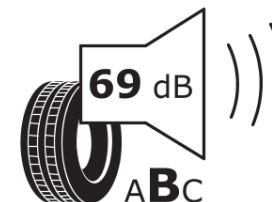

### Product Information Sheet

Delegated Regulation (EU) 2020/740

Supplier name or trademark	<b>KORMORAN</b>
Commercial name or trade designation	<b>SUV SUMMER</b>
Tyre type identifier	<b>365234</b>
Tyre size designation	<b>215/60R17</b>
Load-capacity index	<b>96</b>
Speed category symbol	<b>V</b>
Fuel efficiency class	<b>D</b>
Wet grip class	<b>C</b>
External rolling noise class	<b>B</b>
External rolling noise value	<b>69 dB</b>
Severe snow tyre	<b>No</b>
Ice tyre	<b>No</b>
Date of start of production	<b>20/14</b>
Date of end of production	
Load version	<b>SL</b>
Additional information	<b>215/60 R17 96V TL SUV SUMMER KO</b>

# ENERG

**KORMORAN**

365234

215/60R17 96 V

C1

2020/740