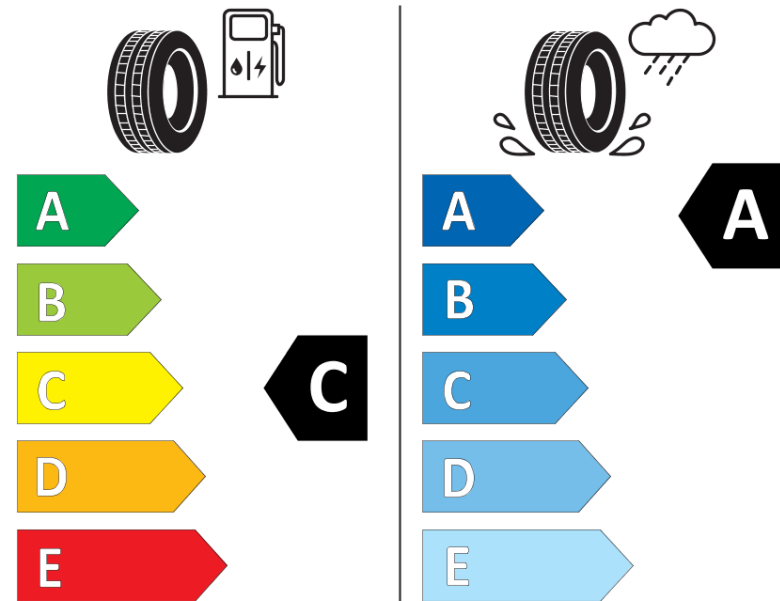

Product Information Sheet

Delegated Regulation (EU) 2020/740

Supplier name or trademark	MICHELIN
Commercial name or trade designation	PRIMACY 4
Tyre type identifier	365297
Tyre size designation	245/45R17
Load-capacity index	99
Speed category symbol	W
Fuel efficiency class	C
Wet grip class	A
External rolling noise class	B
External rolling noise value	70 dB
Severe snow tyre	No
Ice tyre	No
Date of start of production	40/16
Date of end of production	
Load version	XL
Additional information	245/45 R17 99W XL TL PRIMACY 4 MI

ENERG

MICHELIN

365297

245/45R17 99 W

C1