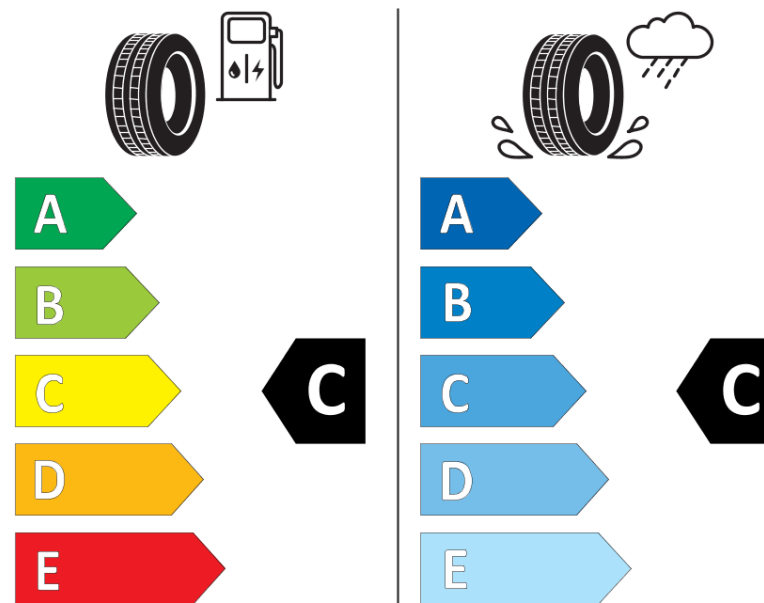

Product Information Sheet

Delegated Regulation (EU) 2020/740

Supplier name or trademark	KORMORAN
Commercial name or trade designation	SUV SUMMER
Tyre type identifier	365745
Tyre size designation	255/55R18
Load-capacity index	109
Speed category symbol	W
Fuel efficiency class	C
Wet grip class	C
External rolling noise class	B
External rolling noise value	71 dB
Severe snow tyre	No
Ice tyre	No
Date of start of production	20/14
Date of end of production	
Load version	XL
Additional information	255/55 R18 109W EXTRA LOAD TL SUV SUMMER KO

ENERG

KORMORAN

365745

255/55R18 109 W

C1