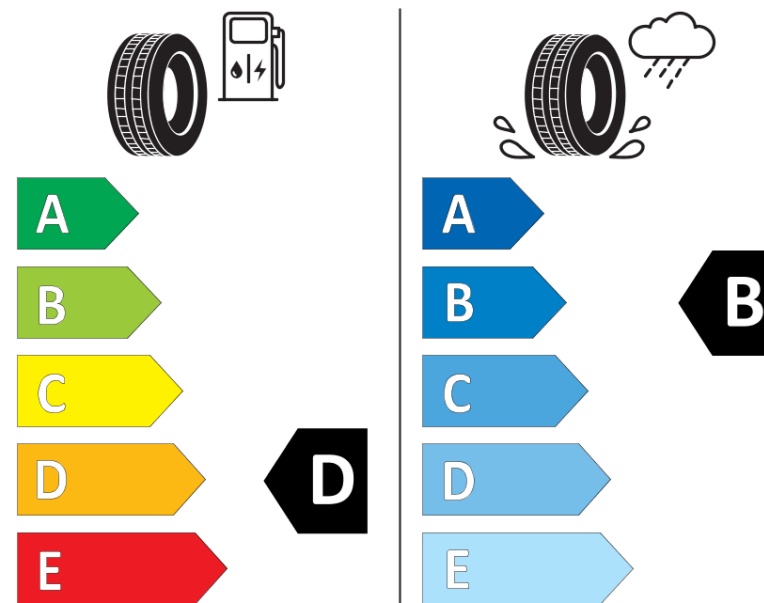

Product Information Sheet

Delegated Regulation (EU) 2020/740

Supplier name or trademark	TAURUS
Commercial name or trade designation	ONOFF POWER S VG
Tyre type identifier	367224
Tyre size designation	13R22.5
Load-capacity index	156
Load-capacity index (Load index for Dual mounting)	150
Speed category symbol	K
Fuel efficiency class	D
Wet grip class	B
External rolling noise class	A
External rolling noise value	69 dB
Severe snow tyre	No
Date of start of production	43/16
Date of end of production	
Additional information	13R22.5 ONOFF POWER S TL 156/150K VG TA
Load-capacity index (Single Load index for additional service description)	
Load-capacity index (Dual Load index for additional service description)	
Speed category symbol (for Additional Service Description)	

ENERG

TAURUS

367224

13R22.5 156/150 K

C3

2020/740