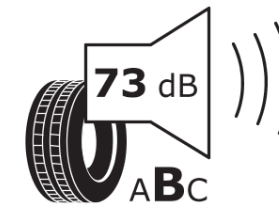

ENERG

MICHELIN

368810

275/35ZR21 (103Y) XL

C1