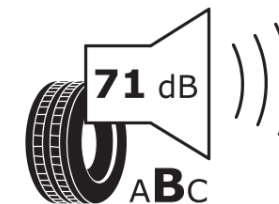

## Product Information Sheet

Delegated Regulation (EU) 2020/740

Supplier name or trademark	<b>MICHELIN</b>
Commercial name or trade designation	<b>PILOT SPORT 4</b>
Tyre type identifier	<b>369966</b>
Tyre size designation	<b>275/30ZR19</b>
Load-capacity index	<b>96</b>
Speed category symbol	<b>Y</b>
Fuel efficiency class	<b>D</b>
Wet grip class	<b>A</b>
External rolling noise class	<b>B</b>
External rolling noise value	<b>71 dB</b>
Severe snow tyre	<b>No</b>
Ice tyre	<b>No</b>
Date of start of production	<b>24/19</b>
Date of end of production	
Load version	<b>XL</b>
Additional information	<b>275/30 ZR19 96Y XL TL PILOT SPORT 4 ZP MI</b>

# ENERG

**MICHELIN**

369966

275/30ZR19 96 Y

C1

2020/740