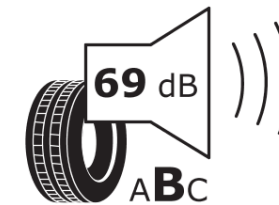

ENERG

MICHELIN

370150

225/60R17 99 Y

C1