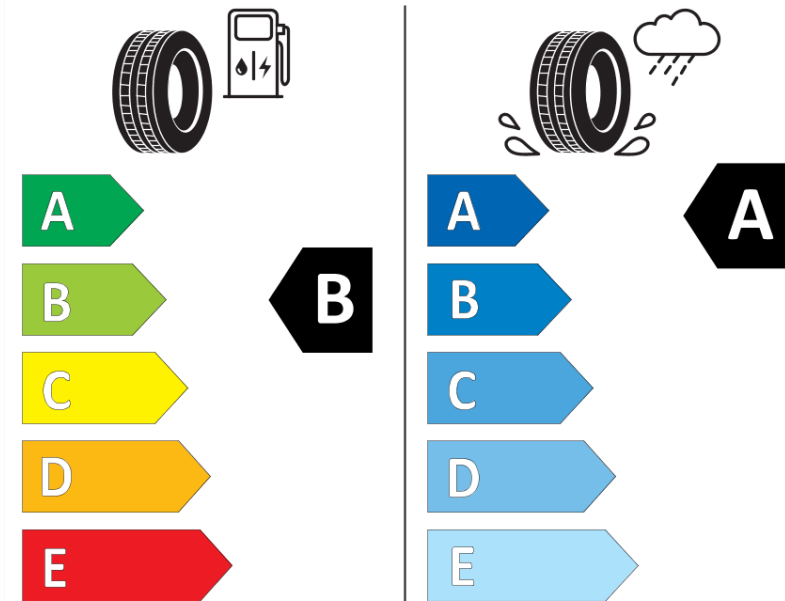

Product Information Sheet

Delegated Regulation (EU) 2020/740

Supplier name or trademark	MICHELIN
Commercial name or trade designation	PRIMACY 3 *
Tyre type identifier	370150
Tyre size designation	225/60R17
Load-capacity index	99
Speed category symbol	Y
Fuel efficiency class	B
Wet grip class	A
External rolling noise class	B
External rolling noise value	69 dB
Severe snow tyre	No
Ice tyre	No
Date of start of production	44/12
Date of end of production	
Load version	SL
Additional information	225/60 R17 99Y TL PRIMACY 3 * GRNX MI

ENERG

MICHELIN

370150

225/60R17 99 Y

C1