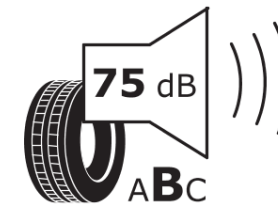

ENERG

MICHELIN

370592

345/25R21 101 W

C1