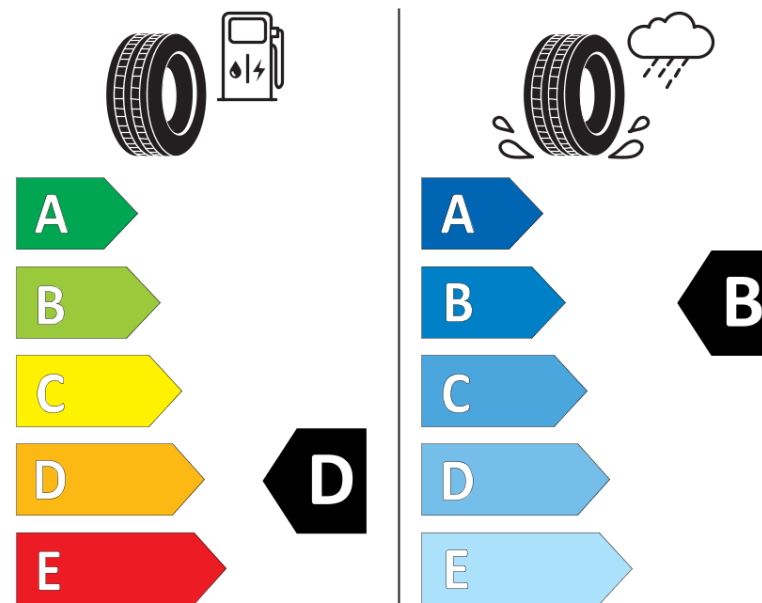

Product Information Sheet

Delegated Regulation (EU) 2020/740

Supplier name or trademark	RIKEN
Commercial name or trade designation	ROAD READY T VG
Tyre type identifier	371215
Tyre size designation	215/75R17.5
Load-capacity index	135
Load-capacity index (Load index for Dual mounting)	133
Speed category symbol	J
Fuel efficiency class	D
Wet grip class	B
External rolling noise class	A
External rolling noise value	69 dB
Severe snow tyre	No
Date of start of production	47/16
Date of end of production	
Additional information	215/75R17.5 ROAD READY T TL 135/133J VG RI
Load-capacity index (Single Load index for additional service description)	
Load-capacity index (Dual Load index for additional service description)	
Speed category symbol (for Additional Service Description)	

ENERG

RIKEN

371215

215/75R17.5 135/133 J

C3