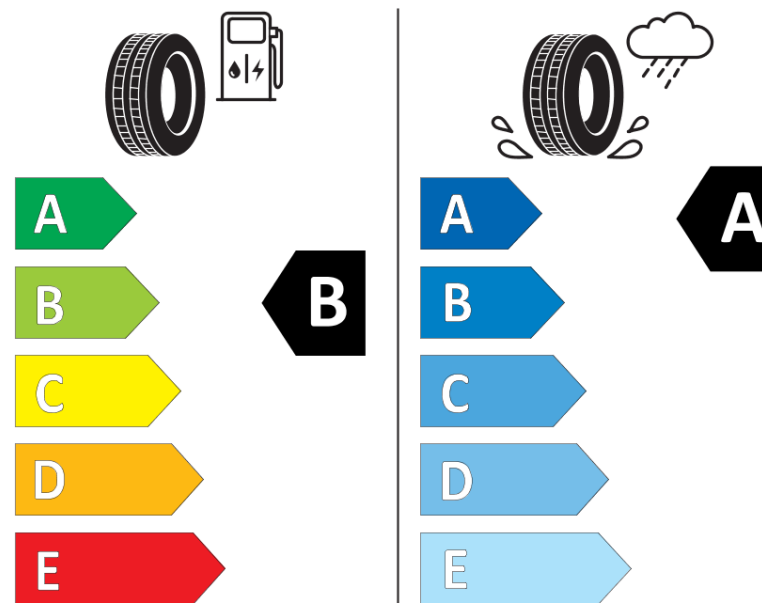

Product Information Sheet

Delegated Regulation (EU) 2020/740

| | |
|--|--|
| Supplier name or trademark | KLEBER |
| Commercial name or trade designation | TRANSPRO 2 |
| Tyre type identifier | 371288 |
| Tyre size designation | 225/75R16C |
| Load-capacity index | 118 |
| Load-capacity index (Load index for Dual mounting) | 116 |
| Speed category symbol | R |
| Fuel efficiency class | B |
| Wet grip class | A |
| External rolling noise class | B |
| External rolling noise value | 72 dB |
| Severe snow tyre | No |
| Date of start of production | 35/22 |
| Date of end of production | |
| Additional information | 225/75 R16C 118/116R TL TRANSPRO 2 KL |

Load-capacity index (Single Load index for additional service description)

Load-capacity index (Dual Load index for additional service description)

Speed category symbol (for Additional Service Description)

KLEBER

371288

225/75R16C 118/116 R

C2

2020/740