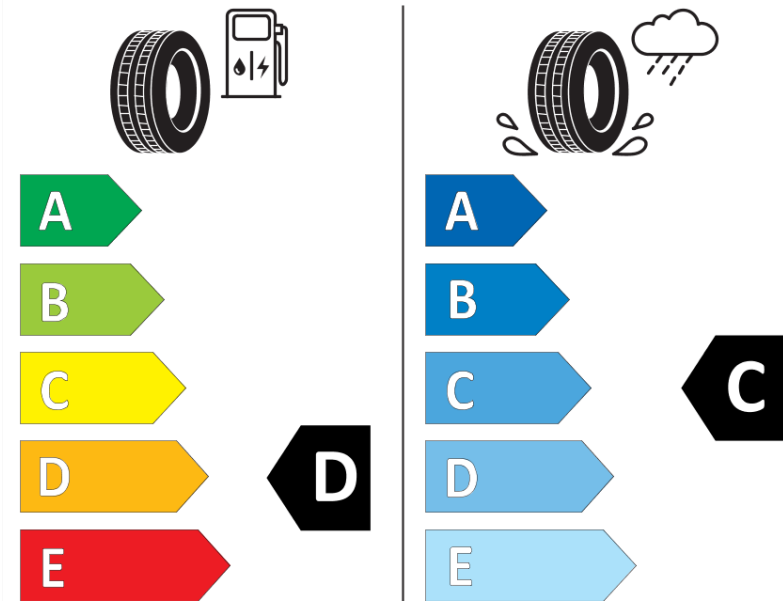

Product Information Sheet

Delegated Regulation (EU) 2020/740

Supplier name or trademark	RIKEN
Commercial name or trade designation	SNOW
Tyre type identifier	371371
Tyre size designation	205/60R16
Load-capacity index	92
Speed category symbol	H
Fuel efficiency class	D
Wet grip class	C
External rolling noise class	B
External rolling noise value	72 dB
Severe snow tyre	Yes
Ice tyre	No
Date of start of production	43/16
Date of end of production	
Load version	SL
Additional information	205/60 R16 92H TL SNOW RI

ENERG

RIKEN

371371

205/60R16 92 H

C1