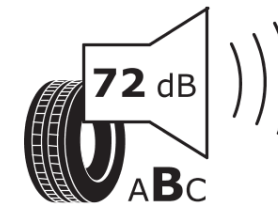

ENERG

RIKEN

371371

205/60R16 92 H

C1