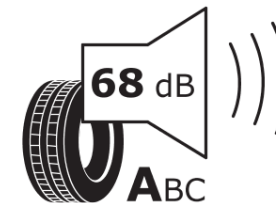

Product Information Sheet

Delegated Regulation (EU) 2020/740

Supplier name or trademark	MICHELIN
Commercial name or trade designation	PRIMACY 4 S1
Tyre type identifier	372514
Tyre size designation	215/55R17
Load-capacity index	98
Speed category symbol	W
Fuel efficiency class	A
Wet grip class	A
External rolling noise class	A
External rolling noise value	68 dB
Severe snow tyre	No
Ice tyre	No
Date of start of production	40/17
Date of end of production	
Load version	XL
Additional information	215/55 R17 98W XL TL PRIMACY 4 S1 MI

ENERG

MICHELIN

372514

215/55R17 98 W

C1

2020/740