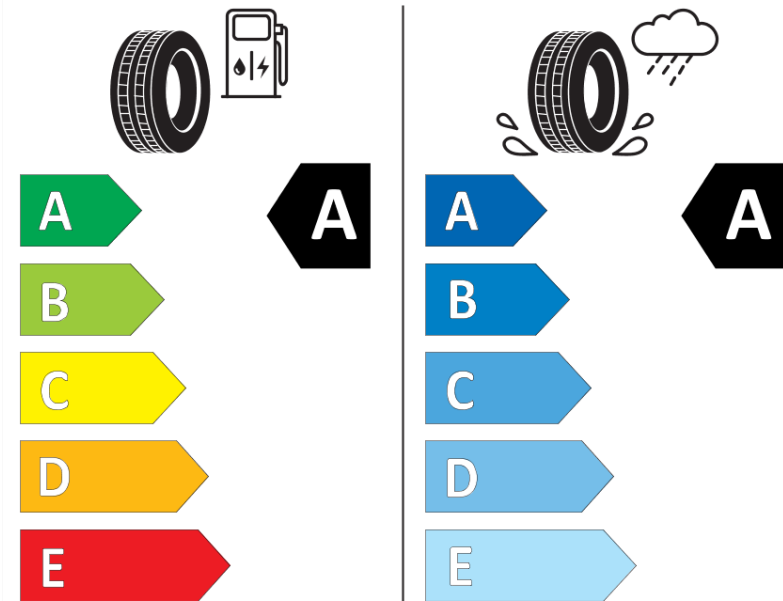

Product Information Sheet

Delegated Regulation (EU) 2020/740

Supplier name or trademark	MICHELIN
Commercial name or trade designation	PRIMACY 4 S1
Tyre type identifier	372514
Tyre size designation	215/55R17
Load-capacity index	98
Speed category symbol	W
Fuel efficiency class	A
Wet grip class	A
External rolling noise class	A
External rolling noise value	68 dB
Severe snow tyre	No
Ice tyre	No
Date of start of production	40/17
Date of end of production	
Load version	XL
Additional information	215/55 R17 98W XL TL PRIMACY 4 S1 MI

ENERG

MICHELIN

372514

215/55R17 98 W

C1

2020/740