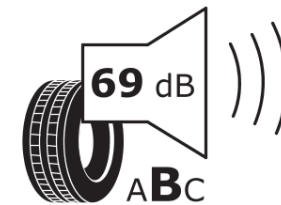

## Product Information Sheet

Delegated Regulation (EU) 2020/740

Supplier name or trademark	<b>MICHELIN</b>
Commercial name or trade designation	<b>E PRIMACY</b>
Tyre type identifier	<b>372540</b>
Tyre size designation	<b>215/55R17</b>
Load-capacity index	<b>94</b>
Speed category symbol	<b>V</b>
Fuel efficiency class	<b>A</b>
Wet grip class	<b>B</b>
External rolling noise class	<b>B</b>
External rolling noise value	<b>69 dB</b>
Severe snow tyre	<b>No</b>
Ice tyre	<b>No</b>
Date of start of production	<b>26/21</b>
Date of end of production	
Load version	<b>SL</b>
Additional information	<b>215/55 R17 94V TL E PRIMACY MI</b>

# ENERG

**MICHELIN**

372540

215/55R17 94 V

C1

2020/740