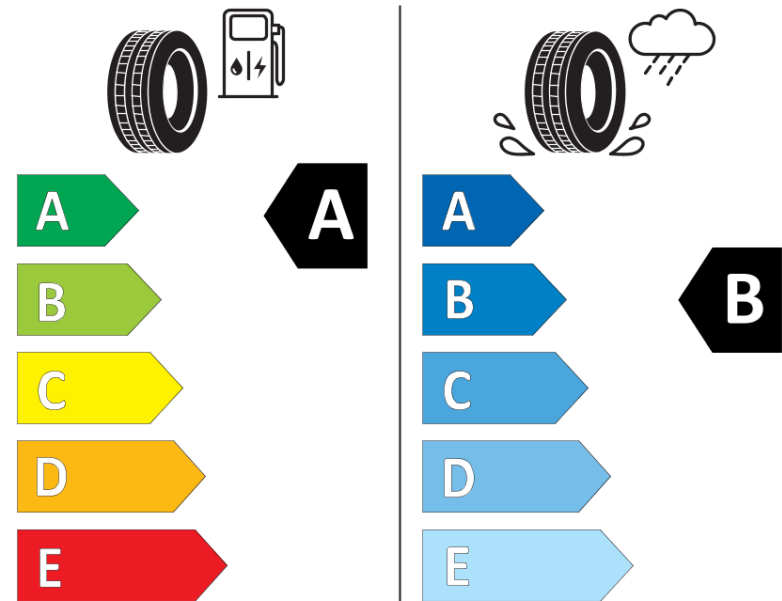

## Product Information Sheet

Delegated Regulation (EU) 2020/740

Supplier name or trademark	<b>MICHELIN</b>
Commercial name or trade designation	<b>E PRIMACY</b>
Tyre type identifier	<b>372540</b>
Tyre size designation	<b>215/55R17</b>
Load-capacity index	<b>94</b>
Speed category symbol	<b>V</b>
Fuel efficiency class	<b>A</b>
Wet grip class	<b>B</b>
External rolling noise class	<b>B</b>
External rolling noise value	<b>69 dB</b>
Severe snow tyre	<b>No</b>
Ice tyre	<b>No</b>
Date of start of production	<b>26/21</b>
Date of end of production	
Load version	<b>SL</b>
Additional information	<b>215/55 R17 94V TL E PRIMACY MI</b>

# ENERG

**MICHELIN**

372540

215/55R17 94 V

C1

2020/740