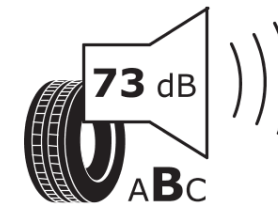

ENERG

MICHELIN

372679

305/30R21 104 V

C1