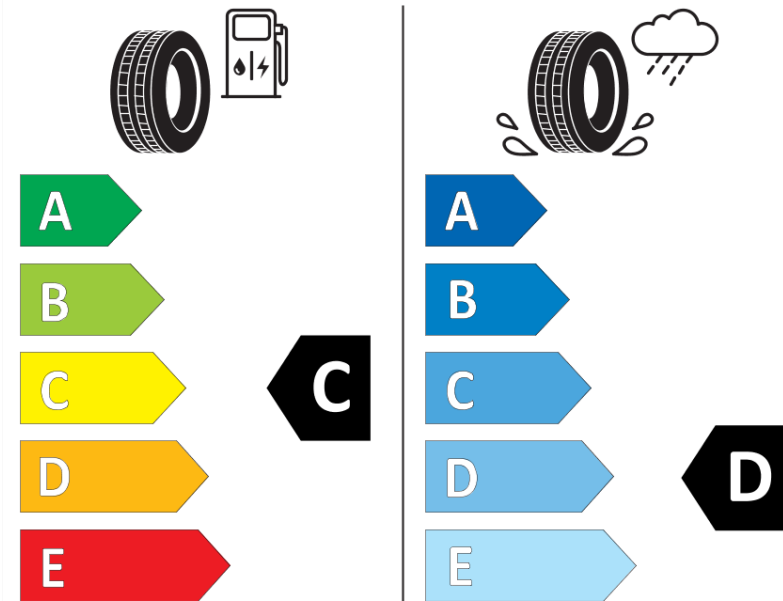

## Product Information Sheet

Delegated Regulation (EU) 2020/740

Supplier name or trademark	<b>MICHELIN</b>
Commercial name or trade designation	<b>PILOT ALPIN 5 NA5</b>
Tyre type identifier	<b>372679</b>
Tyre size designation	<b>305/30R21</b>
Load-capacity index	<b>104</b>
Speed category symbol	<b>V</b>
Fuel efficiency class	<b>C</b>
Wet grip class	<b>D</b>
External rolling noise class	<b>B</b>
External rolling noise value	<b>73 dB</b>
Severe snow tyre	<b>Yes</b>
Ice tyre	<b>No</b>
Date of start of production	<b>28/18</b>
Date of end of production	
Load version	<b>XL</b>
Additional information	<b>305/30 R21 104V XL TL PILOT ALPIN 5 NA5 MI</b>

# ENERG

**MICHELIN**

372679

305/30R21 104 V

C1

2020/740