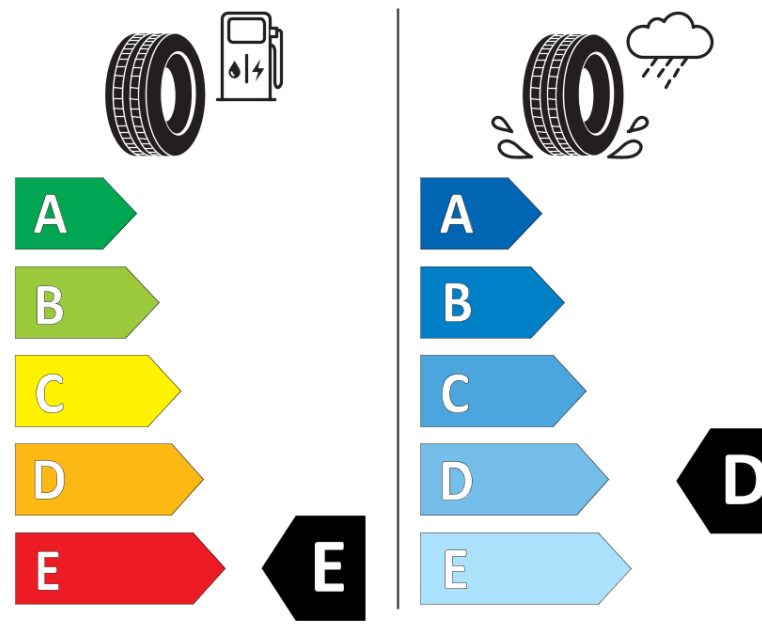

Product Information Sheet

Delegated Regulation (EU) 2020/740

Supplier name or trademark	TIGAR
Commercial name or trade designation	WINTER 1
Tyre type identifier	372730
Tyre size designation	175/65R14
Load-capacity index	82
Speed category symbol	T
Fuel efficiency class	E
Wet grip class	D
External rolling noise class	B
External rolling noise value	68 dB
Severe snow tyre	Yes
Ice tyre	No
Date of start of production	20/06
Date of end of production	
Load version	SL
Additional information	175/65 R14 82T TL WINTER 1 TG

ENERG

TIGAR

372730

175/65R14 82 T

C1

2020/740