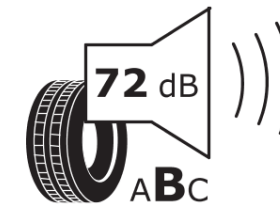

Product Information Sheet

Delegated Regulation (EU) 2020/740

Supplier name or trademark	TAURUS
Commercial name or trade designation	ICE
Tyre type identifier	373073
Tyre size designation	195/55R16
Load-capacity index	91
Speed category symbol	T
Fuel efficiency class	D
Wet grip class	C
External rolling noise class	B
External rolling noise value	72 dB
Severe snow tyre	Yes
Ice tyre	No
Date of start of production	30/18
Date of end of production	
Load version	XL
Additional information	195/55 R16 91T XL TL ICE TA

ENERG

TAURUS

373073

195/55R16 91 T

C1

2020/740