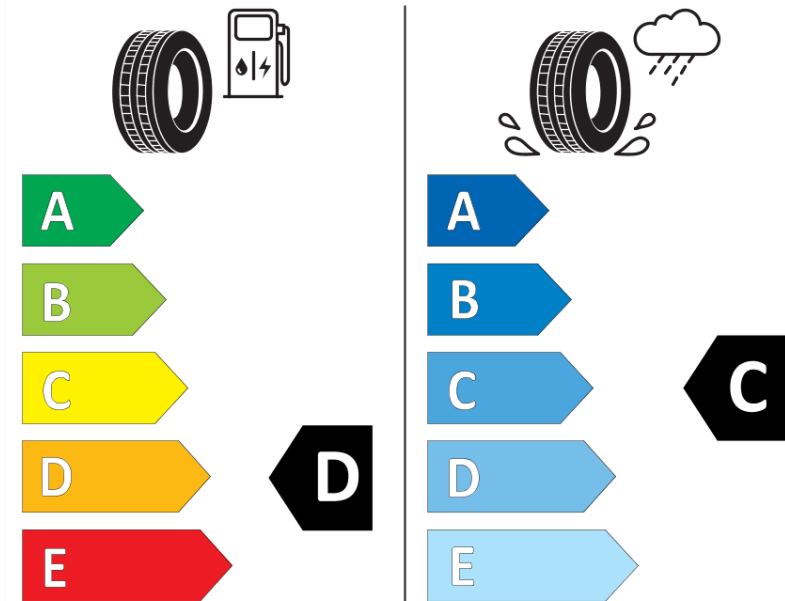

Product Information Sheet

Delegated Regulation (EU) 2020/740

Supplier name or trademark	TAURUS
Commercial name or trade designation	ICE
Tyre type identifier	373073
Tyre size designation	195/55R16
Load-capacity index	91
Speed category symbol	T
Fuel efficiency class	D
Wet grip class	C
External rolling noise class	B
External rolling noise value	72 dB
Severe snow tyre	Yes
Ice tyre	No
Date of start of production	30/18
Date of end of production	
Load version	XL
Additional information	195/55 R16 91T XL TL ICE TA

ENERG

TAURUS

373073

195/55R16 91 T

C1

2020/740