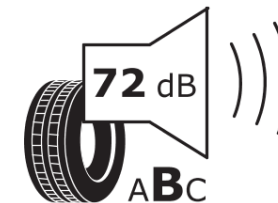

ENERG

STRIAL

374259

235/55R18 104 H

C1