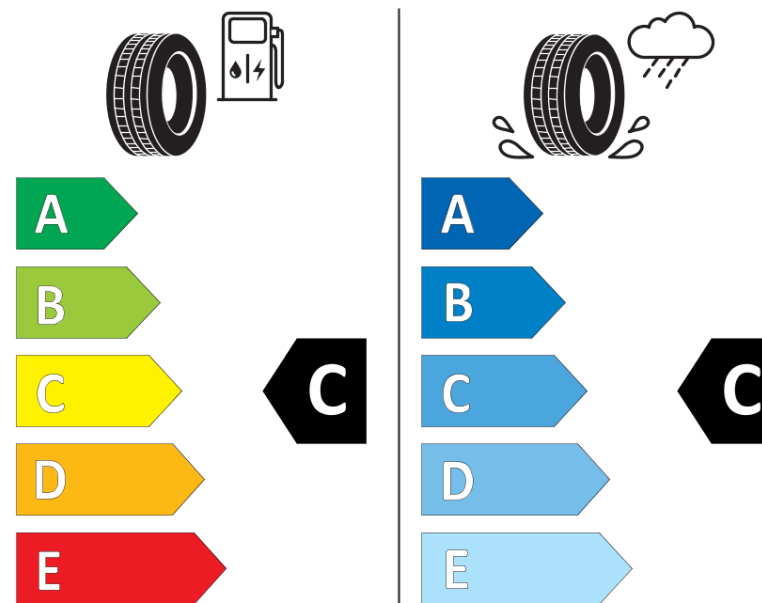

Product Information Sheet

Delegated Regulation (EU) 2020/740

Supplier name or trademark	BFGOODRICH
Commercial name or trade designation	ROUTE CONTROL S VG
Tyre type identifier	374608
Tyre size designation	315/70R22.5
Load-capacity index	154
Load-capacity index (Load index for Dual mounting)	150
Speed category symbol	L
Fuel efficiency class	C
Wet grip class	C
External rolling noise class	A
External rolling noise value	70 dB
Severe snow tyre	Yes
Date of start of production	04/16
Date of end of production	
Additional information	315/70R22.5 ROUTE CONTROL S TL 154/150L VG GO
Load-capacity index (Single Load index for additional service description)	152
Load-capacity index (Dual Load index for additional service description)	148
Speed category symbol (for Additional Service Description)	M

ENERG

BFGOODRICH

374608

315/70R22.5 154/150 L

C3

2020/740