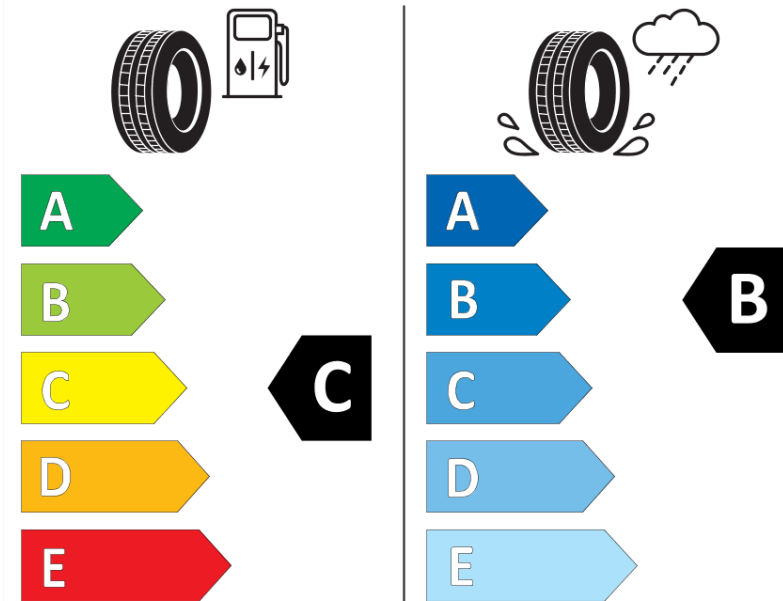

Product Information Sheet

Delegated Regulation (EU) 2020/740

Supplier name or trademark	MICHELIN
Commercial name or trade designation	CROSSCLIMATE 2
Tyre type identifier	375539
Tyre size designation	195/50R16
Load-capacity index	88
Speed category symbol	V
Fuel efficiency class	C
Wet grip class	B
External rolling noise class	A
External rolling noise value	69 dB
Severe snow tyre	Yes
Ice tyre	No
Date of start of production	42/19
Date of end of production	
Load version	XL
Additional information	195/50 R16 88V XL TL CROSSCLIMATE 2 MI

ENERG

MICHELIN

375539

195/50R16 88 V XL

C1

2020/740