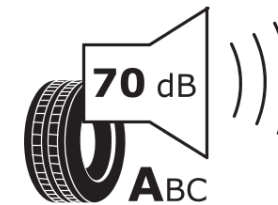

ENERG

MICHELIN

376301

255/45R20 105 V XL

C1