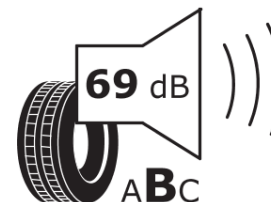

ENERG

TAURUS

377750

185/65R15 88 T

C1