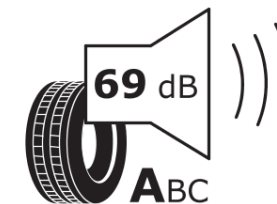

ENERG

MICHELIN

378668

215/55R17 98 W

C1