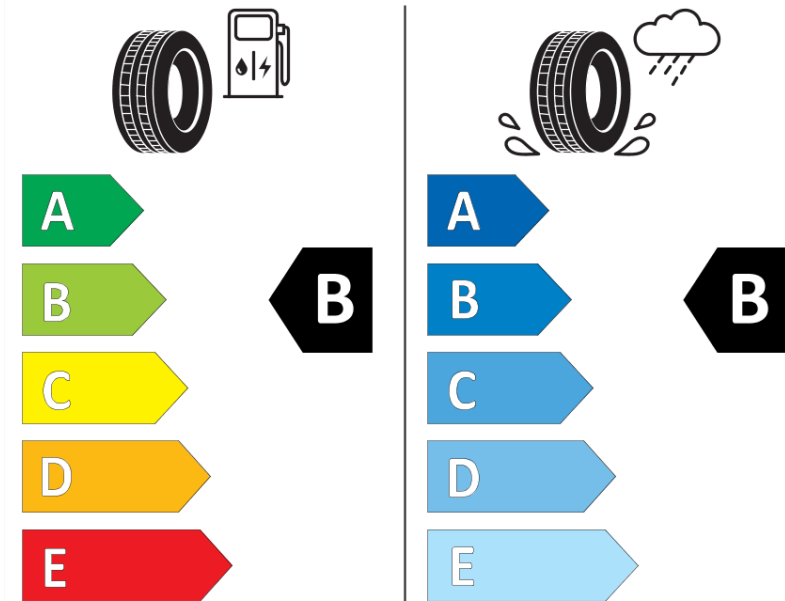

Product Information Sheet

Delegated Regulation (EU) 2020/740

Supplier name or trademark	MICHELIN
Commercial name or trade designation	PILOT SPORT 4 *
Tyre type identifier	379499
Tyre size designation	255/40R18
Load-capacity index	99
Speed category symbol	Y
Fuel efficiency class	B
Wet grip class	B
External rolling noise class	B
External rolling noise value	71 dB
Severe snow tyre	No
Ice tyre	No
Date of start of production	09/16
Date of end of production	
Load version	XL
Additional information	255/40 R18 99Y XL TL PILOT SPORT 4 ZP * MI

ENERG

MICHELIN

379499

255/40R18 99 Y

C1