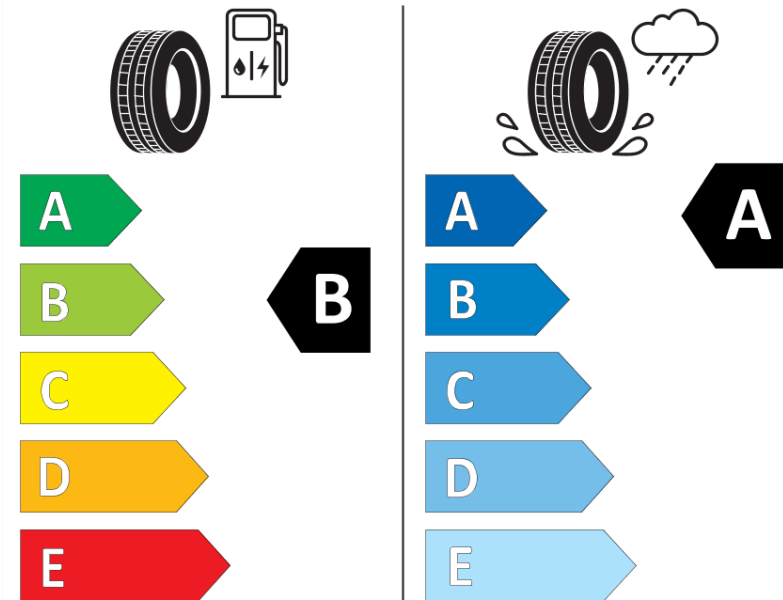

Product Information Sheet

Delegated Regulation (EU) 2020/740

Supplier name or trademark	MICHELIN
Commercial name or trade designation	PRIMACY 4 VOL
Tyre type identifier	380412
Tyre size designation	235/50R18
Load-capacity index	101
Speed category symbol	Y
Fuel efficiency class	B
Wet grip class	A
External rolling noise class	B
External rolling noise value	70 dB
Severe snow tyre	No
Ice tyre	No
Date of start of production	47/19
Date of end of production	
Load version	XL
Additional information	235/50 R18 101Y XL TL PRIMACY 4 VOL MI

ENERG

MICHELIN

380412

235/50R18 101 Y

C1

2020/740