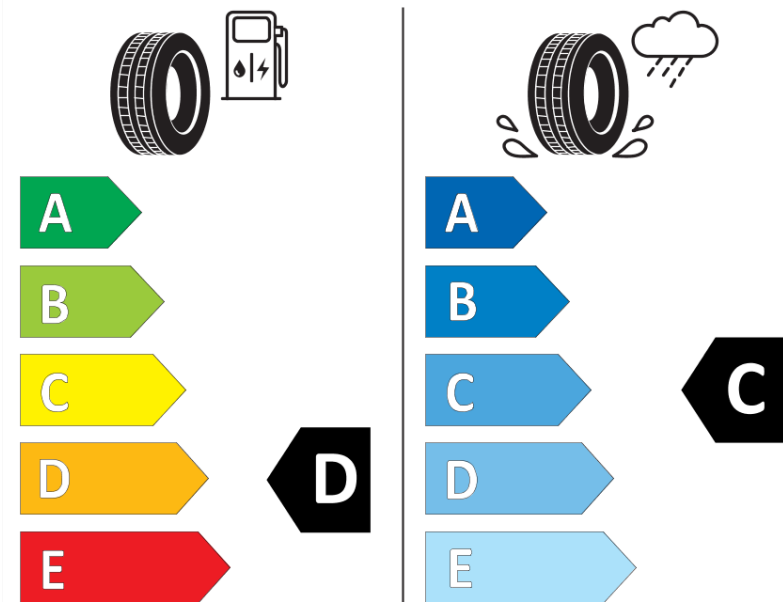

Product Information Sheet

Delegated Regulation (EU) 2020/740

Supplier name or trademark	RIKEN
Commercial name or trade designation	SNOW
Tyre type identifier	380483
Tyre size designation	225/45R17
Load-capacity index	94
Speed category symbol	V
Fuel efficiency class	D
Wet grip class	C
External rolling noise class	B
External rolling noise value	72 dB
Severe snow tyre	Yes
Ice tyre	No
Date of start of production	37/16
Date of end of production	
Load version	XL
Additional information	225/45 R17 94V XL TL SNOW RI

ENERG

RIKEN

380483

225/45R17 94 V

C1

2020/740