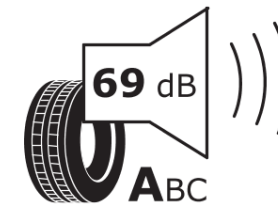

ENERG

MICHELIN

380566

205/55R16 94 V

C1