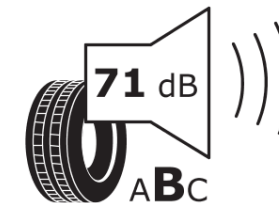

ENERG

MICHELIN

381355

265/40ZR20 (104Y) XL

C1