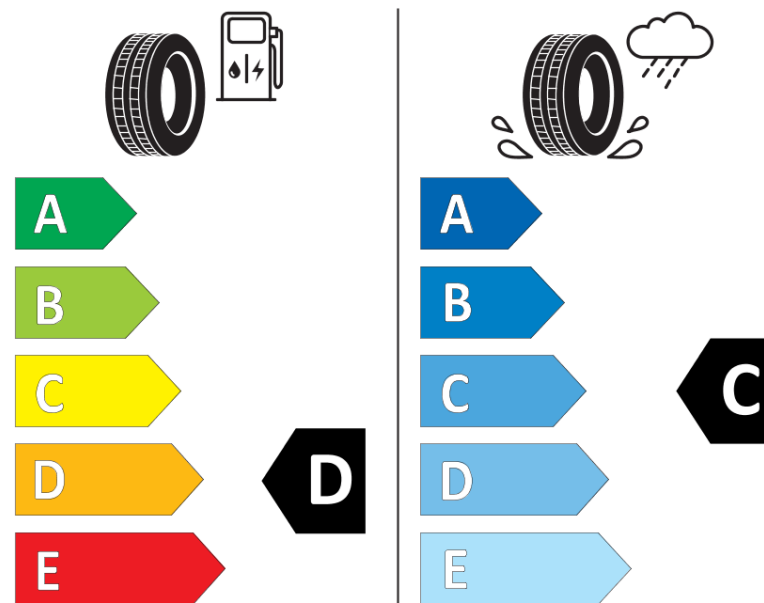

Product Information Sheet

Delegated Regulation (EU) 2020/740

Supplier name or trademark	KORMORAN
Commercial name or trade designation	SNOW
Tyre type identifier	382860
Tyre size designation	245/40R18
Load-capacity index	97
Speed category symbol	V
Fuel efficiency class	D
Wet grip class	C
External rolling noise class	B
External rolling noise value	72 dB
Severe snow tyre	Yes
Ice tyre	No
Date of start of production	42/16
Date of end of production	
Load version	XL
Additional information	245/40 R18 97V XL TL SNOW KO

ENERG

KORMORAN

382860

245/40R18 97 V

C1