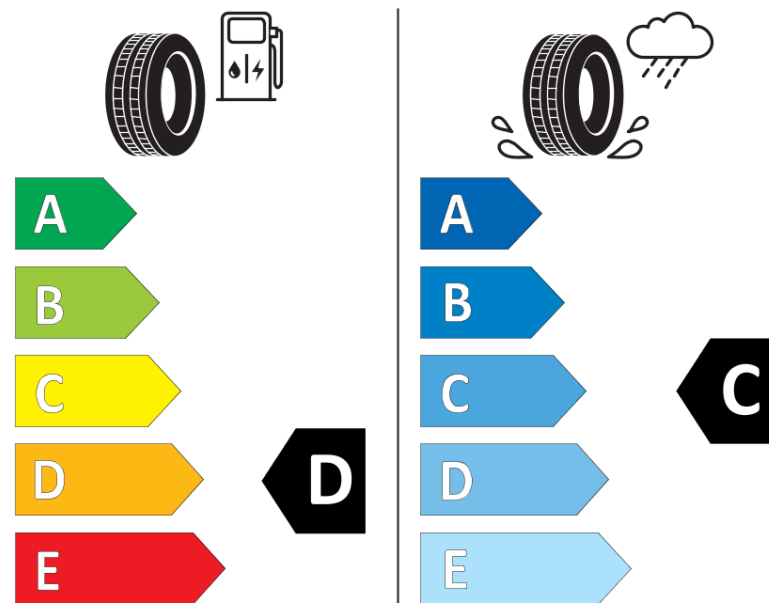

Product Information Sheet

Delegated Regulation (EU) 2020/740

Supplier name or trademark	KORMORAN
Commercial name or trade designation	SNOW
Tyre type identifier	384272
Tyre size designation	205/55R16
Load-capacity index	94
Speed category symbol	H
Fuel efficiency class	D
Wet grip class	C
External rolling noise class	B
External rolling noise value	72 dB
Severe snow tyre	Yes
Ice tyre	No
Date of start of production	07/17
Date of end of production	
Load version	XL
Additional information	205/55 R16 94H XL TL SNOW KO.

KORMORAN

384272

205/55R16 94 H

C1

2020/740