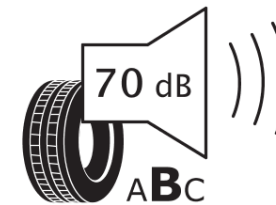

ENERG

MICHELIN

384716

225/65R17 106 V XL

C1