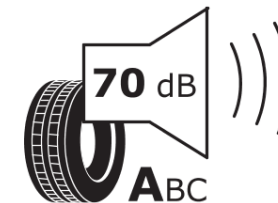

ENERG

MICHELIN

386822

445/45R19.5 164 J

C3