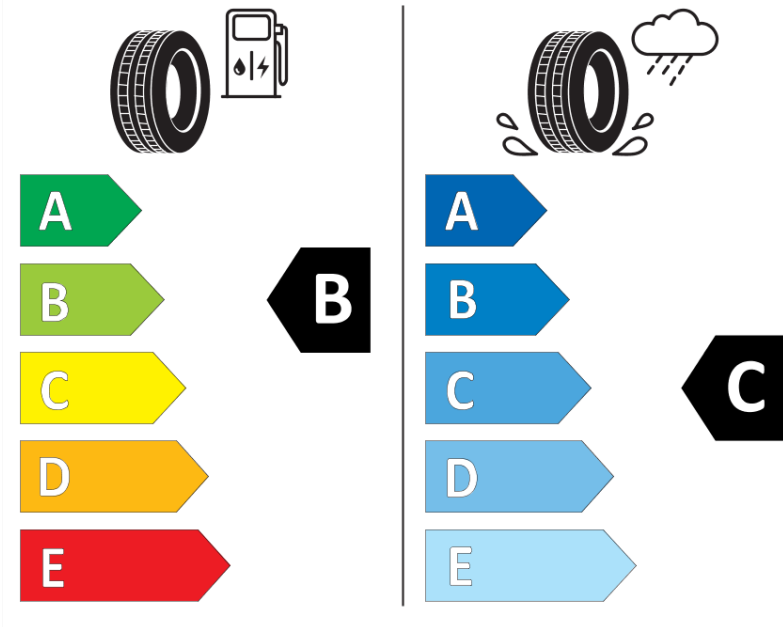

Product Information Sheet

Delegated Regulation (EU) 2020/740

Supplier name or trademark	MICHELIN
Commercial name or trade designation	X MULTI HL T VG
Tyre type identifier	386822
Tyre size designation	445/45R19.5
Load-capacity index	164
Load-capacity index (Load index for Dual mounting)	
Speed category symbol	J
Fuel efficiency class	B
Wet grip class	C
External rolling noise class	A
External rolling noise value	70 dB
Severe snow tyre	Yes
Date of start of production	45/20
Date of end of production	
Additional information	445/45R19.5 X MULTI HL T TL 164J VG MI
Load-capacity index (Single Load index for additional service description)	
Load-capacity index (Dual Load index for additional service description)	
Speed category symbol (for Additional Service Description)	

ENERG

MICHELIN

386822

445/45R19.5 164 J

C3