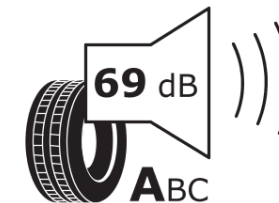

ENERG

MICHELIN

387467

245/40R19 98 Y

C1