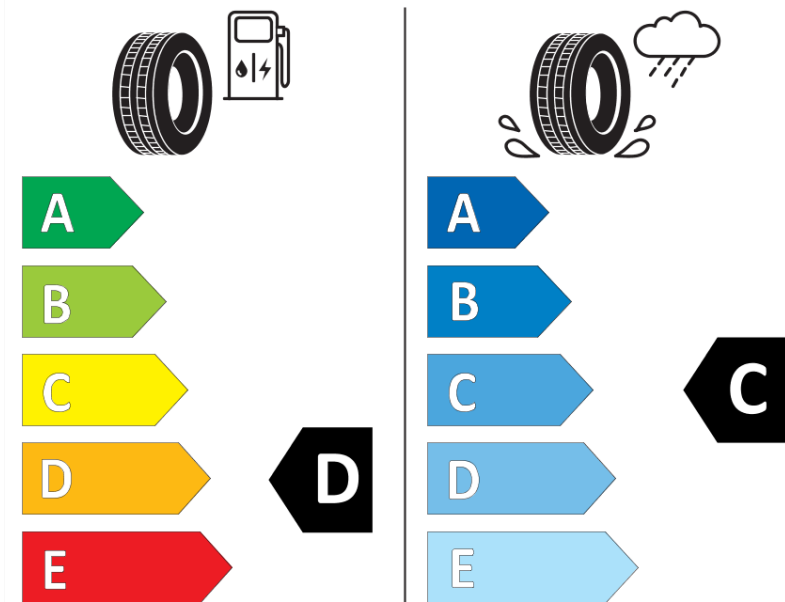

Product Information Sheet

Delegated Regulation (EU) 2020/740

Supplier name or trademark	RIKEN
Commercial name or trade designation	SNOW
Tyre type identifier	387484
Tyre size designation	245/40R18
Load-capacity index	97
Speed category symbol	V
Fuel efficiency class	D
Wet grip class	C
External rolling noise class	B
External rolling noise value	72 dB
Severe snow tyre	Yes
Ice tyre	No
Date of start of production	43/16
Date of end of production	
Load version	XL
Additional information	245/40 R18 97V XL TL SNOW RI

ENERG

RIKEN

387484

245/40R18 97 V

C1