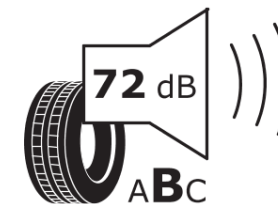

ENERG

RIKEN

387484

245/40R18 97 V

C1