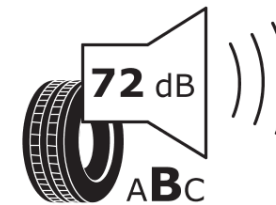

Product Information Sheet

Delegated Regulation (EU) 2020/740

Supplier name or trademark	MICHELIN
Commercial name or trade designation	PILOT SPORT 4
Tyre type identifier	388514
Tyre size designation	255/35ZR19
Load-capacity index	96
Speed category symbol	Y
Fuel efficiency class	C
Wet grip class	A
External rolling noise class	B
External rolling noise value	72 dB
Severe snow tyre	No
Ice tyre	No
Date of start of production	36/18
Date of end of production	
Load version	XL
Additional information	255/35 ZR19 96Y XL TL PILOT SPORT 4 ZP MI

ENERG

MICHELIN

388514

255/35ZR19 96 Y

C1

2020/740