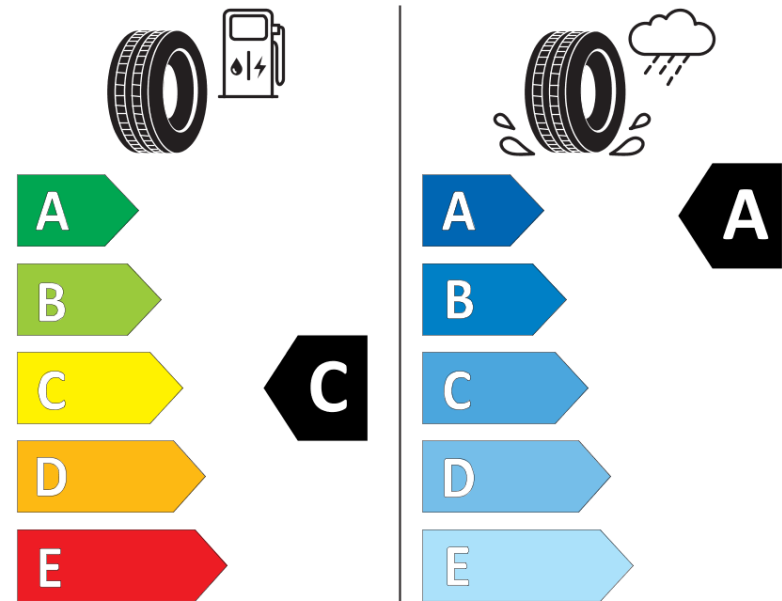

Product Information Sheet

Delegated Regulation (EU) 2020/740

Supplier name or trademark	MICHELIN
Commercial name or trade designation	PILOT SPORT 4
Tyre type identifier	388514
Tyre size designation	255/35ZR19
Load-capacity index	96
Speed category symbol	Y
Fuel efficiency class	C
Wet grip class	A
External rolling noise class	B
External rolling noise value	72 dB
Severe snow tyre	No
Ice tyre	No
Date of start of production	36/18
Date of end of production	
Load version	XL
Additional information	255/35 ZR19 96Y XL TL PILOT SPORT 4 ZP MI

ENERG

MICHELIN

388514

255/35ZR19 96 Y

C1