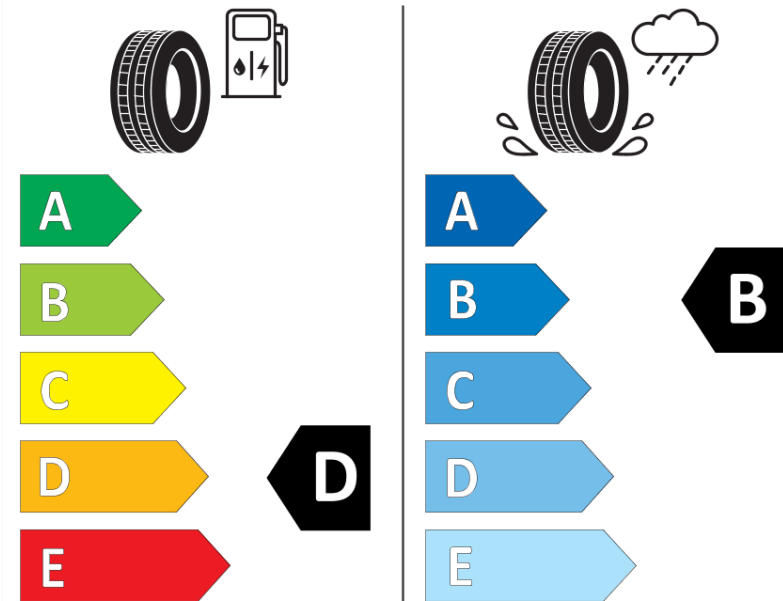

Product Information Sheet

Delegated Regulation (EU) 2020/740

Supplier name or trademark	MICHELIN
Commercial name or trade designation	PILOT SPORT S 5
Tyre type identifier	388611
Tyre size designation	285/30ZR20
Load-capacity index	99
Speed category symbol	(Y)
Fuel efficiency class	D
Wet grip class	B
External rolling noise class	B
External rolling noise value	75 dB
Severe snow tyre	No
Ice tyre	No
Date of start of production	43/23
Date of end of production	
Load version	XL
Additional information	285/30 ZR20 (99Y) XL PILOT SPORT S 5 * MI

ENERG

MICHELIN

388611

285/30ZR20 (99Y) XL

C1