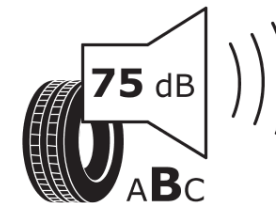

ENERG

MICHELIN

388611

285/30ZR20 (99Y) XL

C1