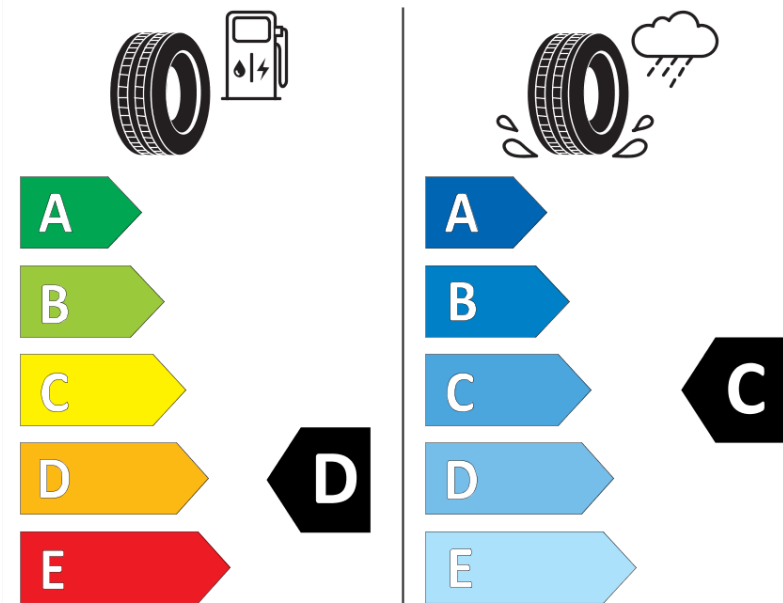

## Product Information Sheet

Delegated Regulation (EU) 2020/740

Supplier name or trademark	<b>RIKEN</b>
Commercial name or trade designation	<b>CARGO</b>
Tyre type identifier	<b>388949</b>
Tyre size designation	<b>195/60R16C</b>
Load-capacity index	<b>99</b>
Load-capacity index (Load index for Dual mounting)	<b>97</b>
Speed category symbol	<b>H</b>
Fuel efficiency class	<b>D</b>
Wet grip class	<b>C</b>
External rolling noise class	<b>B</b>
External rolling noise value	<b>72 dB</b>
Severe snow tyre	<b>No</b>
Date of start of production	<b>29/14</b>
Date of end of production	
Additional information	<b>195/60 R 16C 99/97H TL CARGO RI</b>

Load-capacity index (Single Load index for additional service description)

Load-capacity index (Dual Load index for additional service description)

Speed category symbol (for Additional Service Description)

# ENERG

**RIKEN**

388949

195/60R16C 99/97 H

C2

2020/740