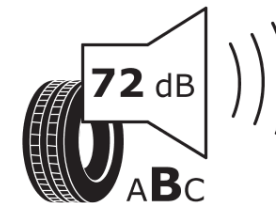

## Product Information Sheet

Delegated Regulation (EU) 2020/740

Supplier name or trademark	<b>RIKEN</b>
Commercial name or trade designation	<b>CARGO</b>
Tyre type identifier	<b>388949</b>
Tyre size designation	<b>195/60R16C</b>
Load-capacity index	<b>99</b>
Load-capacity index (Load index for Dual mounting)	<b>97</b>
Speed category symbol	<b>H</b>
Fuel efficiency class	<b>D</b>
Wet grip class	<b>C</b>
External rolling noise class	<b>B</b>
External rolling noise value	<b>72 dB</b>
Severe snow tyre	<b>No</b>
Date of start of production	<b>29/14</b>
Date of end of production	
Additional information	<b>195/60 R 16C 99/97H TL CARGO RI</b>

# ENERG

**RIKEN**

388949

195/60R16C 99/97 H

C2

2020/740