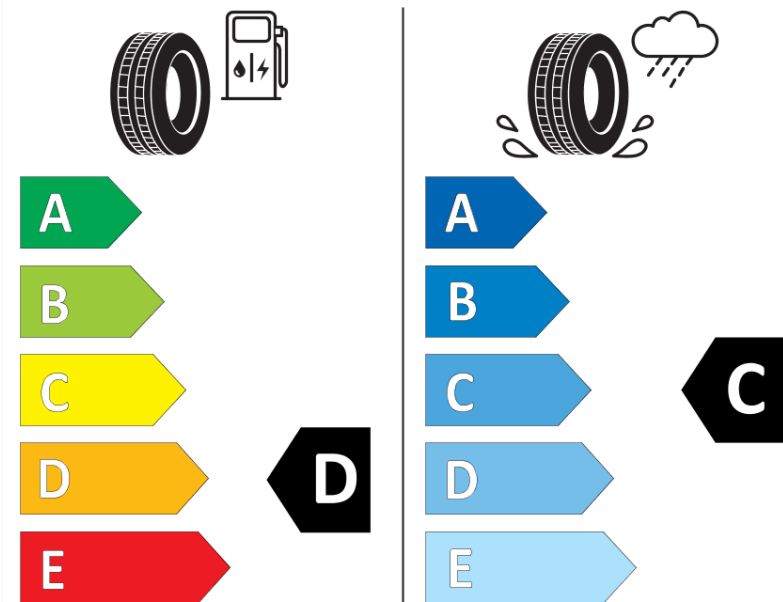

Product Information Sheet

Delegated Regulation (EU) 2020/740

Supplier name or trademark	RIKEN
Commercial name or trade designation	SNOW
Tyre type identifier	389362
Tyre size designation	215/40R17
Load-capacity index	87
Speed category symbol	V
Fuel efficiency class	D
Wet grip class	C
External rolling noise class	B
External rolling noise value	72 dB
Severe snow tyre	Yes
Ice tyre	No
Date of start of production	43/16
Date of end of production	
Load version	XL
Additional information	215/40 R17 87V XL TL SNOW RI

ENERG

RIKEN

389362

215/40R17 87 V

C1