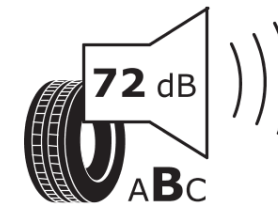

ENERG

RIKEN

389362

215/40R17 87 V

C1