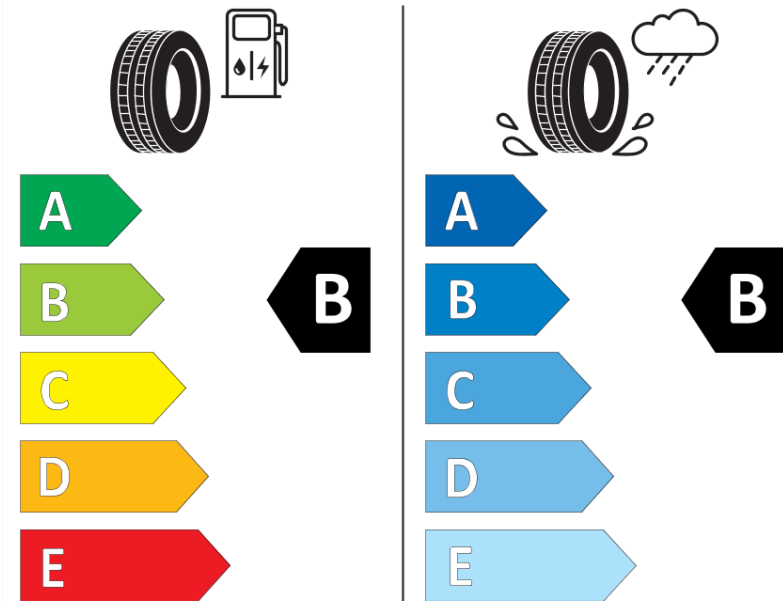

Product Information Sheet

Delegated Regulation (EU) 2020/740

Supplier name or trademark	MICHELIN
Commercial name or trade designation	E PRIMACY S1
Tyre type identifier	389740
Tyre size designation	225/50R19
Load-capacity index	96
Speed category symbol	V
Fuel efficiency class	B
Wet grip class	B
External rolling noise class	B
External rolling noise value	69 dB
Severe snow tyre	No
Ice tyre	No
Date of start of production	32/20
Date of end of production	
Load version	SL
Additional information	225/50 R19 96V TL E PRIMACY S1 MI

ENERG

MICHELIN

389740

225/50R19 96 V

C1