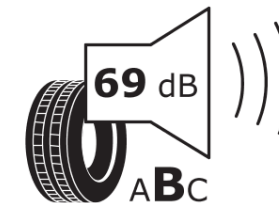

ENERG

MICHELIN

389740

225/50R19 96 V

C1