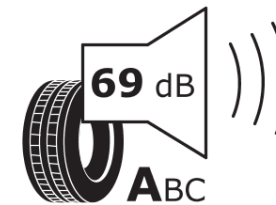

Product Information Sheet

Delegated Regulation (EU) 2020/740

Supplier name or trademark	MICHELIN
Commercial name or trade designation	PRIMACY 3 *
Tyre type identifier	390965
Tyre size designation	205/55R17
Load-capacity index	95
Speed category symbol	W
Fuel efficiency class	C
Wet grip class	A
External rolling noise class	A
External rolling noise value	69 dB
Severe snow tyre	No
Ice tyre	No
Date of start of production	06/17
Date of end of production	
Load version	XL
Additional information	205/55 R17 95W XL TL PRIMACY 3 ZP * GRNX MI

ENERG

MICHELIN

390965

205/55R17 95 W

C1

2020/740