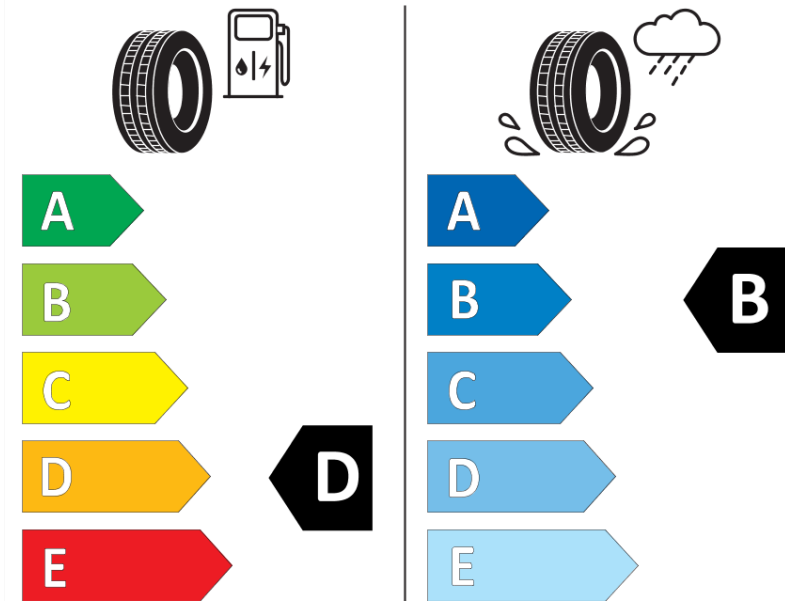

Product Information Sheet

Delegated Regulation (EU) 2020/740

Supplier name or trademark	MICHELIN
Commercial name or trade designation	PILOT SUPER SPORT MO1
Tyre type identifier	391622
Tyre size designation	245/35ZR19
Load-capacity index	93
Speed category symbol	Y
Fuel efficiency class	D
Wet grip class	B
External rolling noise class	B
External rolling noise value	71 dB
Severe snow tyre	No
Ice tyre	No
Date of start of production	04/15
Date of end of production	
Load version	XL
Additional information	245/35 ZR19 93Y XL TL PILOT SUPER SPORT MO1 MI

ENERG

MICHELIN

391622

245/35R19 93 Y XL

C1