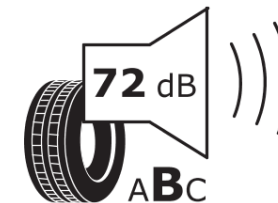

Product Information Sheet

Delegated Regulation (EU) 2020/740

Supplier name or trademark	TAURUS
Commercial name or trade designation	WINTER
Tyre type identifier	392594
Tyre size designation	205/65R15
Load-capacity index	94
Speed category symbol	T
Fuel efficiency class	D
Wet grip class	C
External rolling noise class	B
External rolling noise value	72 dB
Severe snow tyre	Yes
Ice tyre	No
Date of start of production	41/16
Date of end of production	
Load version	SL
Additional information	205/65 R15 94T TL WINTER TA

ENERG

TAURUS

392594

205/65R15 94 T

C1

2020/740