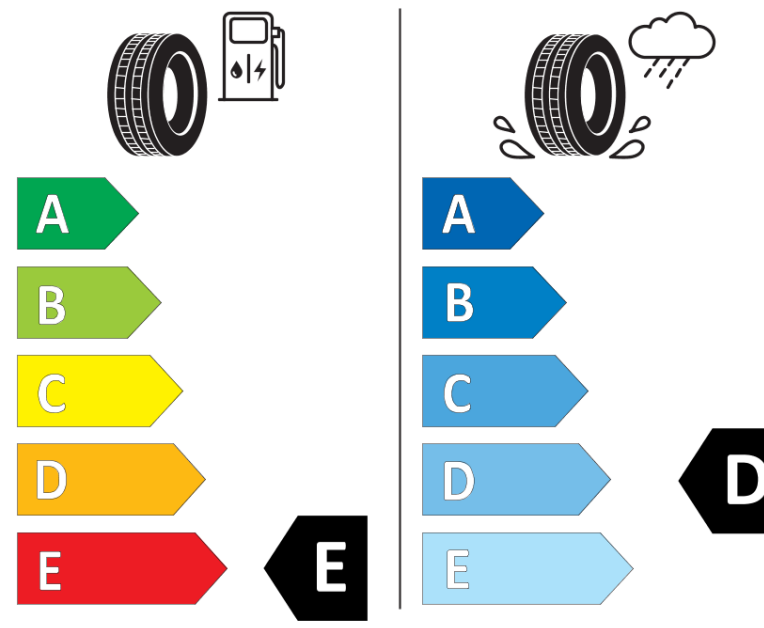

Product Information Sheet

Delegated Regulation (EU) 2020/740

Supplier name or trademark	TAURUS
Commercial name or trade designation	601 B2
Tyre type identifier	392863
Tyre size designation	165/70R14
Load-capacity index	81
Speed category symbol	T
Fuel efficiency class	E
Wet grip class	D
External rolling noise class	B
External rolling noise value	68 dB
Severe snow tyre	Yes
Ice tyre	No
Date of start of production	42/13
Date of end of production	
Load version	SL
Additional information	165/70 R14 81T TL 601 B2 TA

ENERG

TAURUS

392863

165/70R14 81 T

C1

2020/740