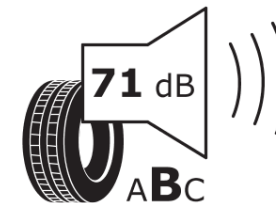

ENERG

MICHELIN

392894

255/35R20 97 W

C1