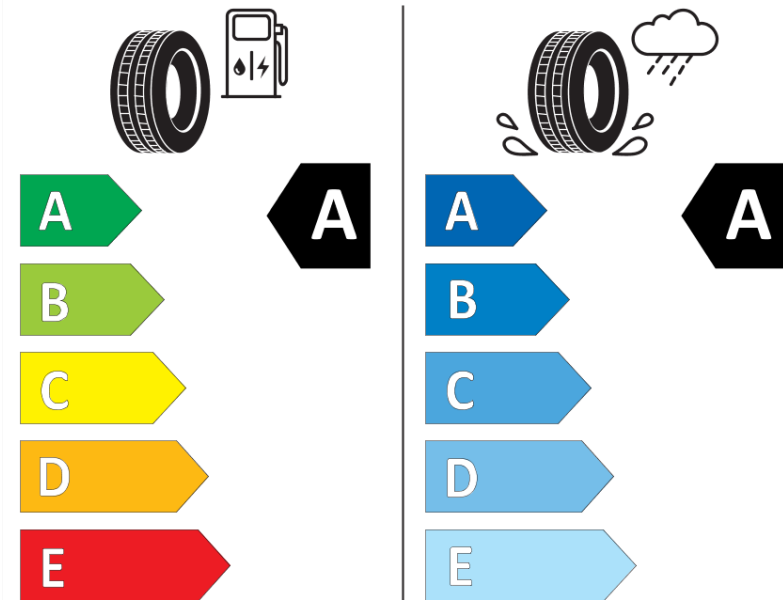

Product Information Sheet

Delegated Regulation (EU) 2020/740

Supplier name or trademark	MICHELIN
Commercial name or trade designation	PILOT SPORT 4 A VOL
Tyre type identifier	392894
Tyre size designation	255/35R20
Load-capacity index	97
Speed category symbol	W
Fuel efficiency class	A
Wet grip class	A
External rolling noise class	B
External rolling noise value	71 dB
Severe snow tyre	No
Ice tyre	No
Date of start of production	07/18
Date of end of production	
Load version	XL
Additional information	255/35R20 97W XL TL PILOT SPORT 4 ACOUSTIC VOL MI

ENERG

MICHELIN

392894

255/35R20 97 W

C1